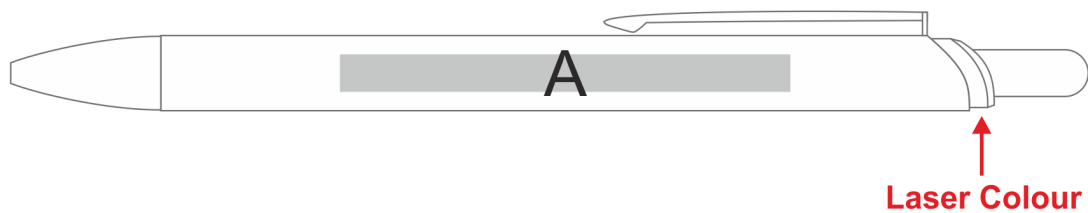

WI-AM-262-B

Shine Through Ball Pen

Also available in
**LOGO
24**
Check Logo24
guide and t's & c's

Need to know:

- Includes 1-Position Laser Engraving (setup fees apply)
- Laser Colour: As Per Colour Variant.

Branding Options:

Position A

1. Laser Engraving (LB)

N/A

Size: 60mm wide x 5mm high